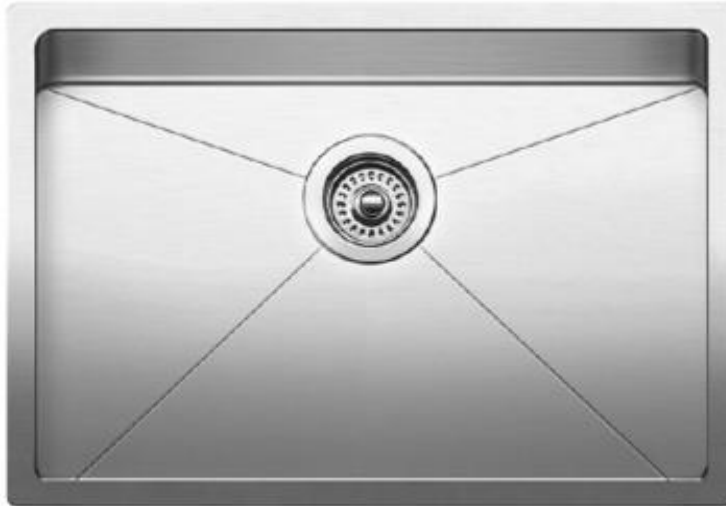

BLANCO QUATRUS R15 U 1 MEDIUM

Item No. 401517

Features

The perfect combination of style, price and function.

German designed and engineered

Premium 304 series, 18 gauge stainless steel

18/10 chrome-nickel content for exceptional lustre, durability and strength

Rear-positioned drain hole for maximum usable bowl and cabinet storage space

Compact sized models

15 mm radius corners for easy cleaning

X-pattern drain grooves

3 1/2" (90mm) stainless steel strainer, clips, template included

3 1/2" (90 mm) stainless steel strainer, clips, template

Design tips

Width of base unit : 685 mm

Bowl depth: 9" (230 mm)

Depending on cabinet construction, a different cabinet size may be required. Consult the cabinet manufacturer.