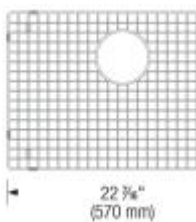

Optional Accessories

Stainless Steel Sink Grid
406452